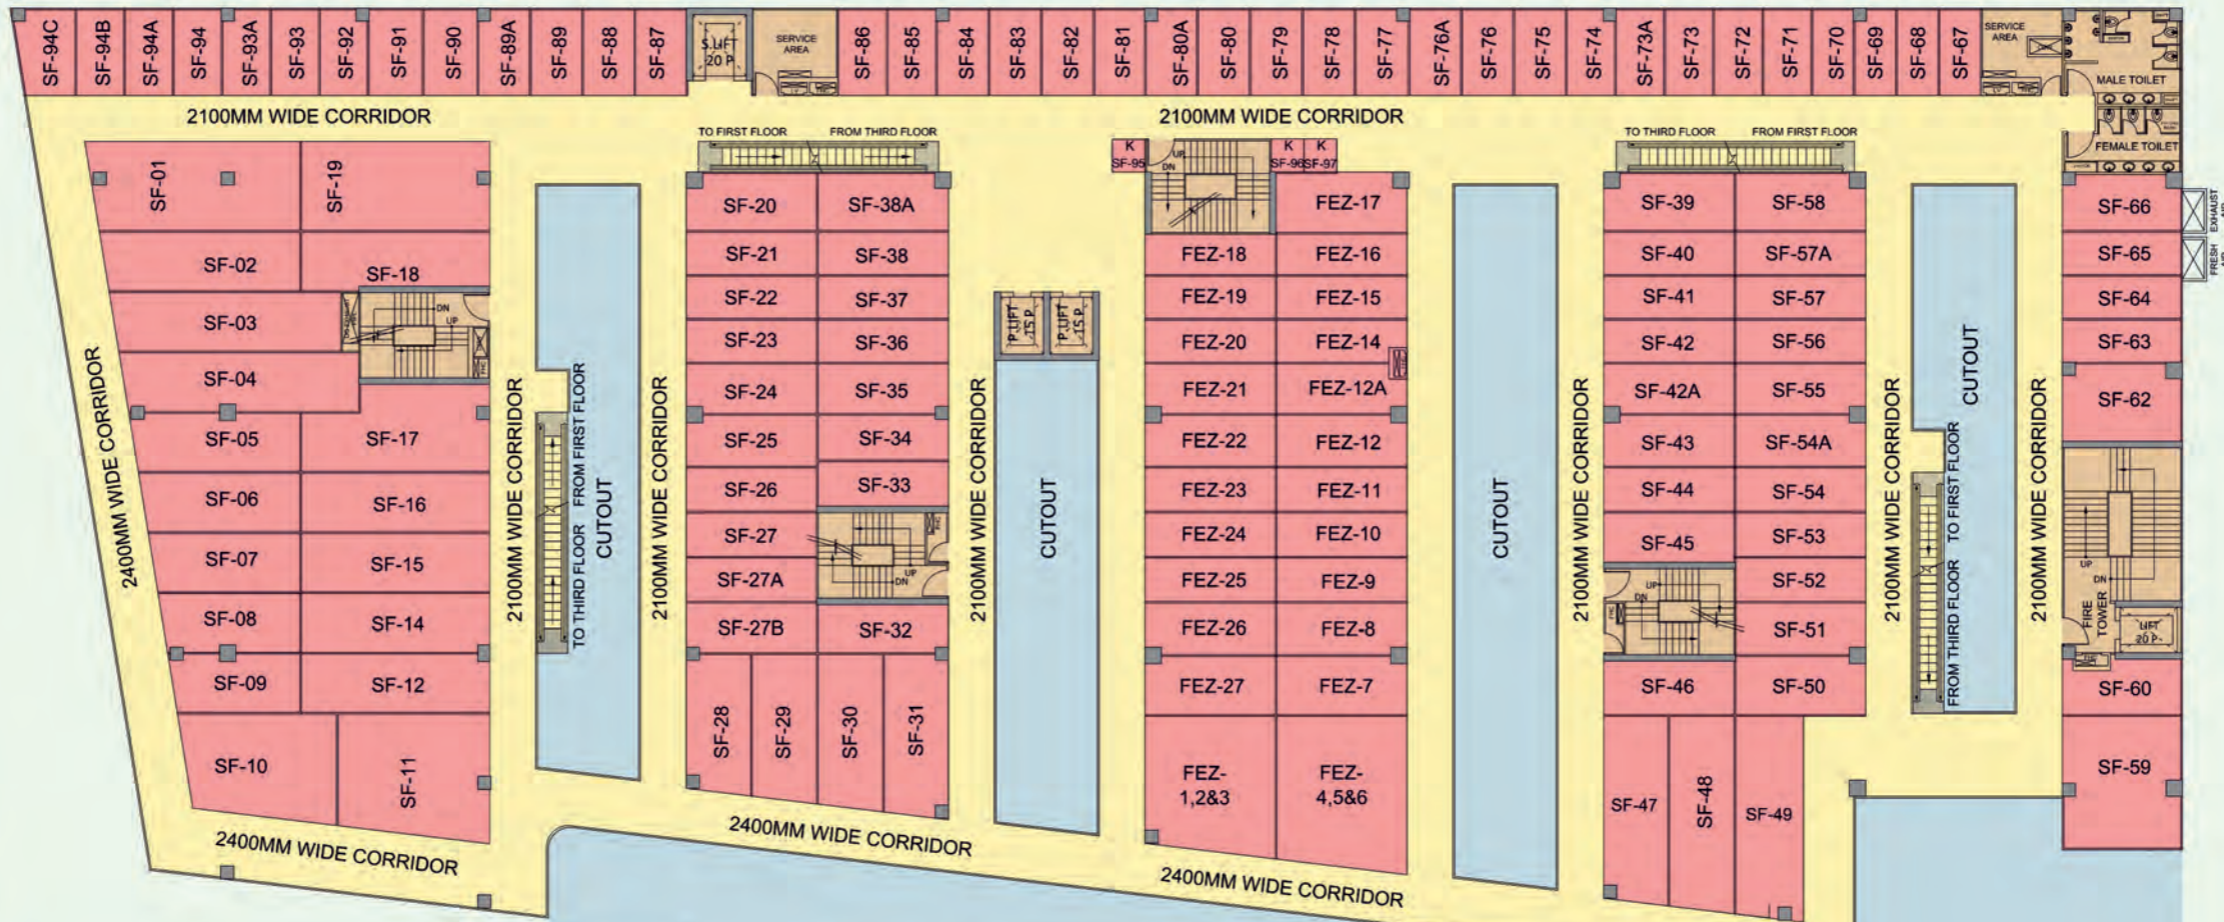

86044-06044

THE ULTIMATE
SHOPPING
DESTINATION
COMING SOON...

SAYA
SECTOR-131
JAYPEE WISH TOWN, NOIDA

LOWER GROUND FLOOR PLAN

SAYA
SECTOR-131
 JAYPEE WISH TOWN, NOIDA

GROUND FLOOR PLAN

SAYA
SECTOR-131
JAYPEE WISH TOWN, NOIDA

FIRST FLOOR PLAN

SAYA
SECTOR-131
 JAYPEE WISH TOWN, NOIDA

SECOND FLOOR PLAN

SAYA
SECTOR-131
 JAYPEE WISH TOWN, NOIDA

THIRD FLOOR PLAN

SAYA
SECTOR-131
JAYPEE WISH TOWN, NOIDA

For Bookings
86044-06044